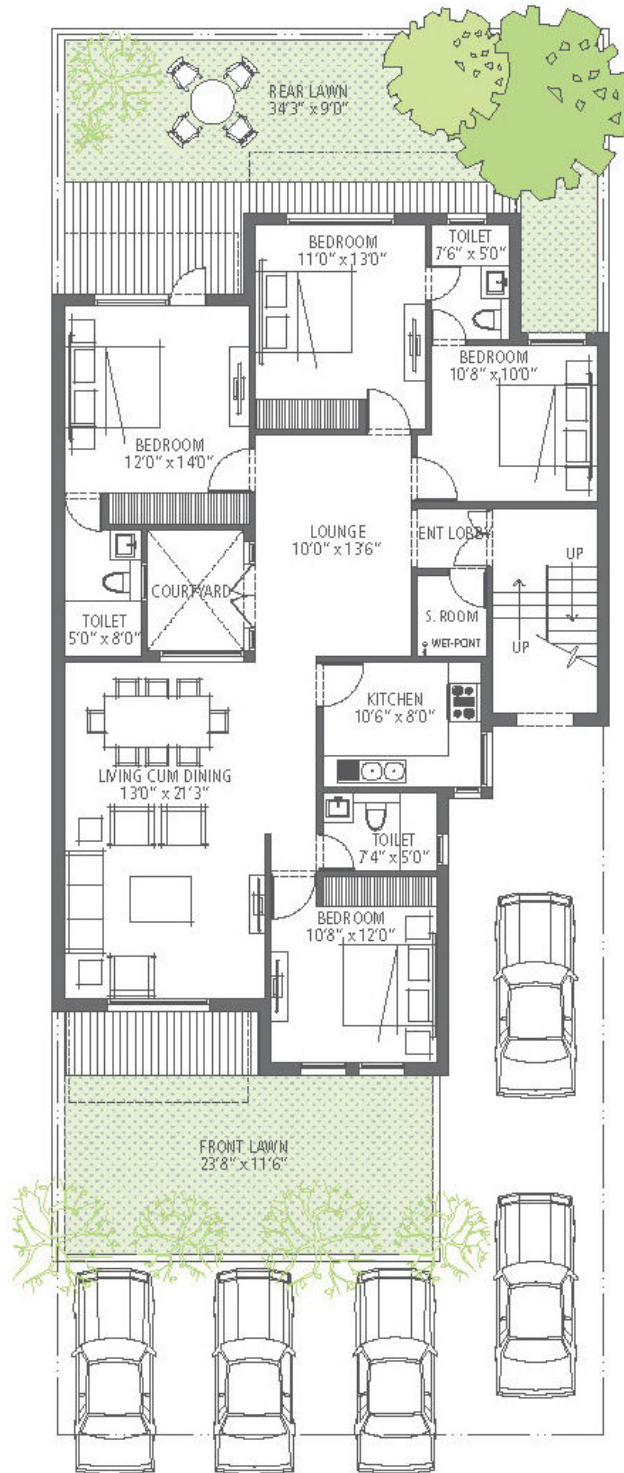

Channel Partners for Sale

350 sq. yds. (Type D)
4 Bedroom, 3 Bathroom and S. Room

Ground Floor Plan