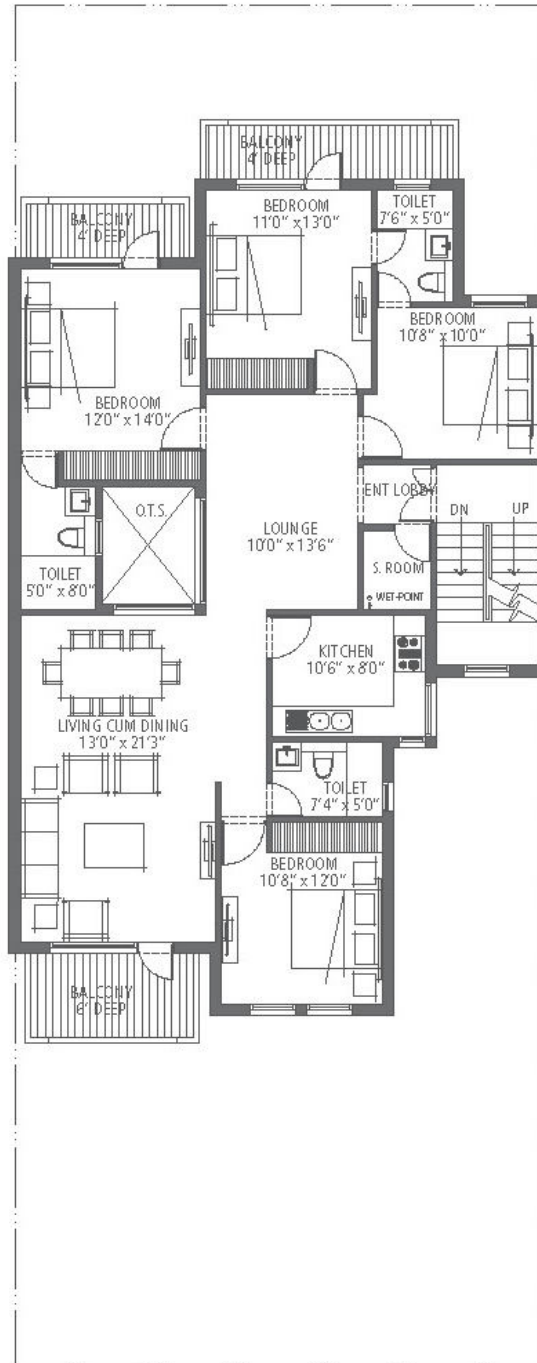

Channel Partners for Sale

350 sq. yds. (Type D)
4 Bedroom, 3 Bathroom and S. Room

EMERALD FLOORS
AT EMERALD HILLS

First & Second Floor Plan

350 sq. yds. (Type D)
4 Bedroom, 3 Bathroom and S. Room

EMERALD FLOORS
AT EMERALD HILLS

Terrace Floor Plan