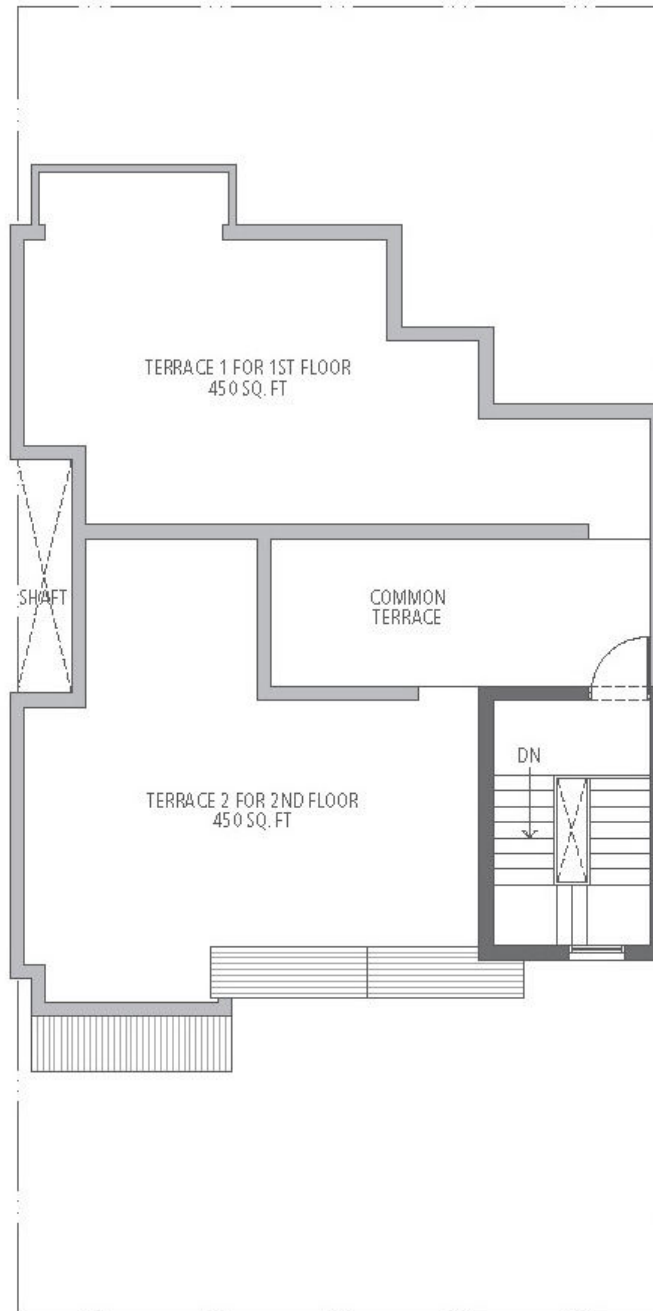

Channel Partners for Sale

267 sq. yds. (Type F)
3 Bedroom, 3 Bathroom and S. Room

EMERALD FLOORS
AT EMERALD HILLS

First & Second Floor Plan

267 sq. yds. (Type F)
3 Bedroom, 3 Bathroom and S. Room

EMERALD FLOORS
AT EMERALD HILLS

Terrace Floor Plan